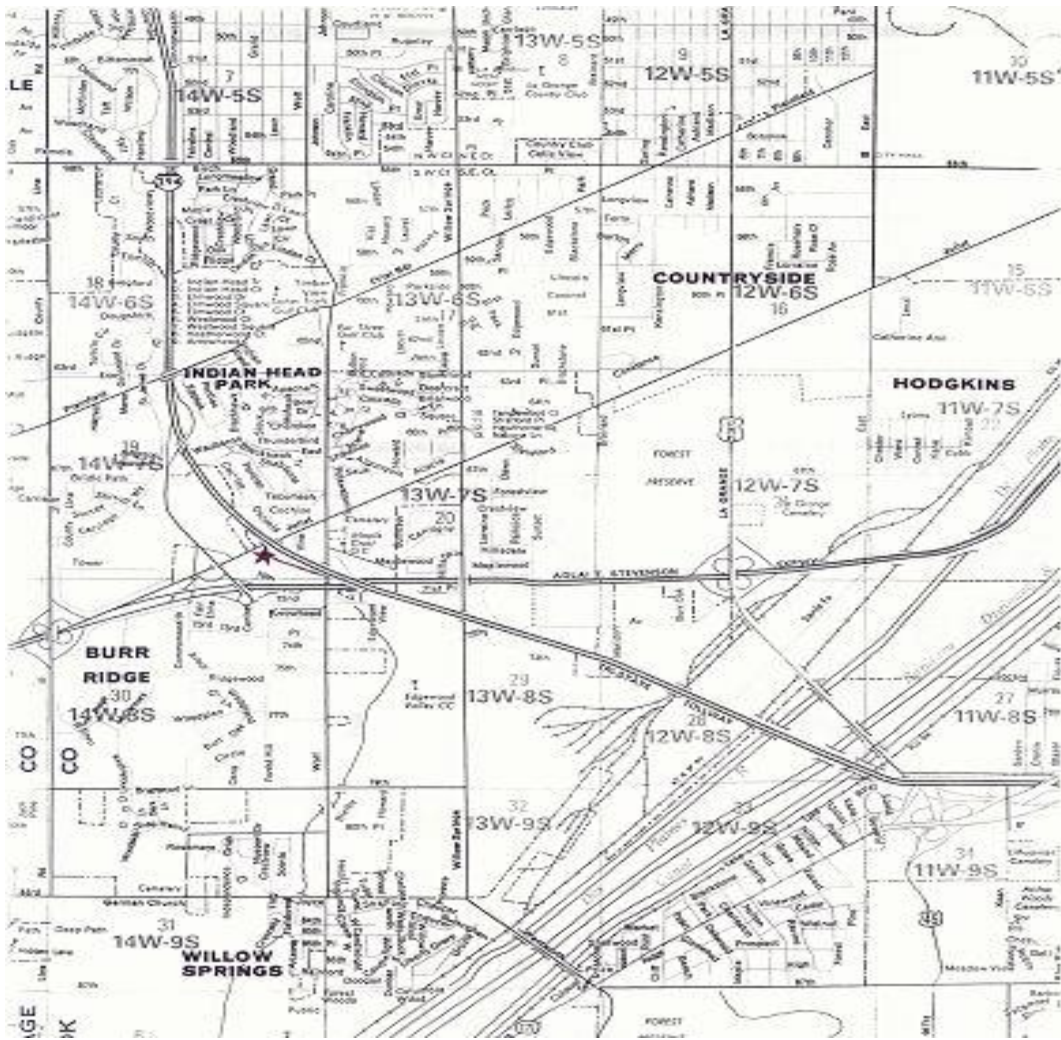

Chicago Roofers Joint Apprenticeship & Training Program